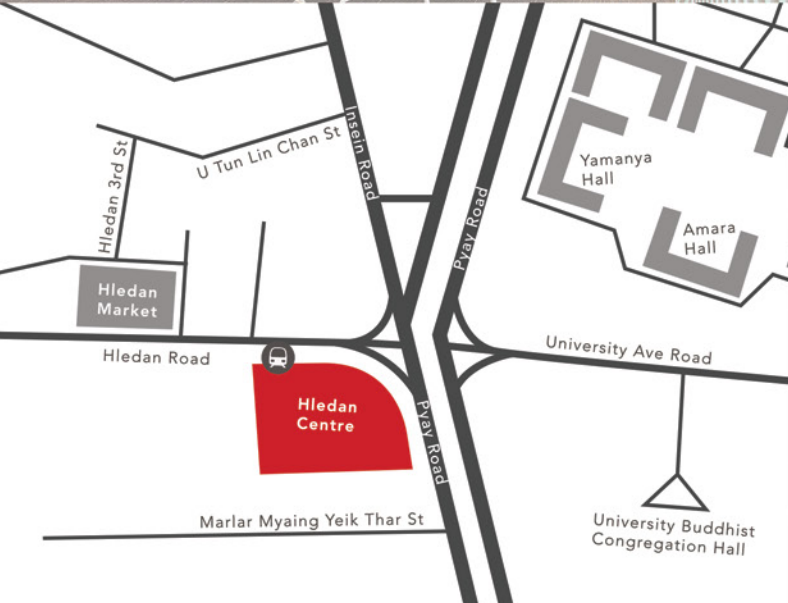

Find out how Arcc Offices can work best for your business. Visit us today.

6F, Hledan Centre
Corner of Pyay Road and Hledan Road
Kamayut Township, Yangon 11041
T | (+95) 1230 5656
yg@arccoffices.com
www.arccoffices.com